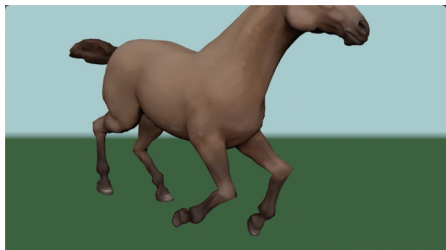

Horse Gallop
4 seconds
Responsible for Animation