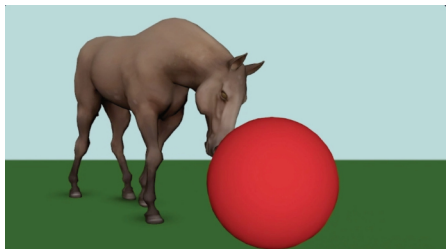

Horse Walk
4 seconds
Responsible for Animation

8)