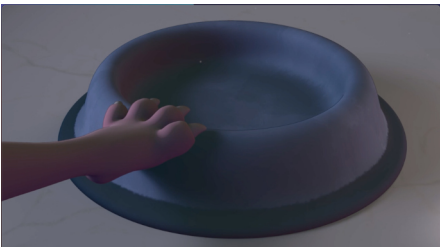

Responsible for Animation, Lighting,
Composition, and Color Correction

4)

Grotesque

2 seconds

Responsible for Animation, Lighting,
Composition, and Color Correction

5)

Grotesque

4 seconds